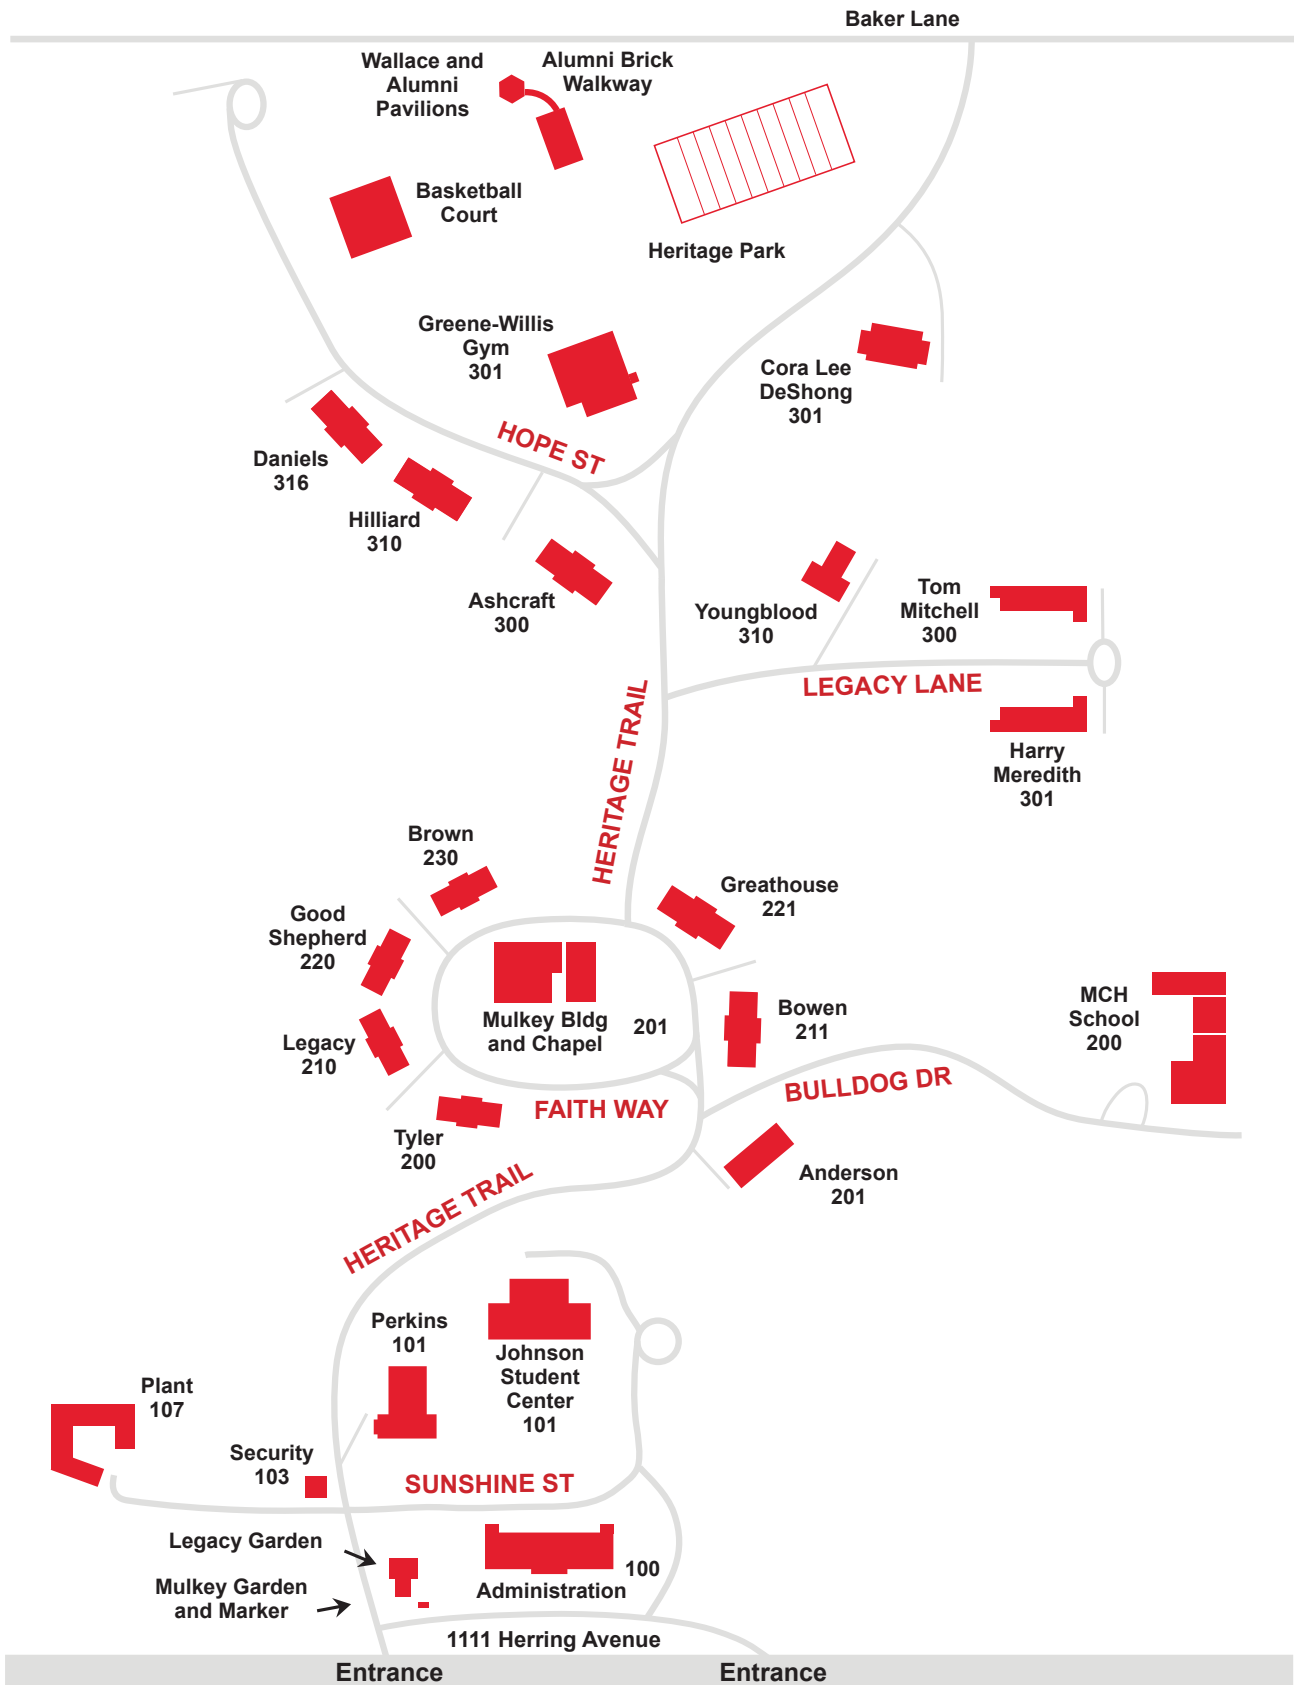

Methodist Children's Home

Directions to the Waco Campus and Boys Ranch

Methodist Children's Home

Offering Hope Since 1890

WACO CAMPUS

MCH Boys Ranch

Offering Hope Since 1890